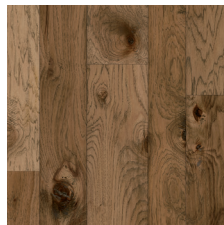

Moon Star
6-1/2" EKNC63L02W

Celestial Gray
6-1/2" EKNC63L03W

Destination Brown
6-1/2" EKNC63L06W

NATURE'S CANVAS SILVER ENGINEERED

SPECIES	White Oak	THICKNESS	3/8"	FACE VENEER	1.5 mm - Sliced	TEXTURE	Wire-Brushed
WIDTH	6-1/2"	GLOSS	Matte	FINISH	Urethane with Aluminum Oxide		
EDGE DETAIL	Micro-beveled edges and ends			LENGTH	72" max, 15.7" min		
INSTALLATION	Glue, Float, Staple with Glue Assist** Below / On / Above Ground Level			WARRANTY	50-Year Limited Residential and 10-Year Limited Commercial		
CARTONS PER PALLET	48	SQ FT PER CARTON	32.27	SQ FT PER PALLET	1,548.96	PALLETS PER TRUCK/CONTAINER	19

SILVER

MULTI-WIDTH HICKORY

Natural
Multi EHNCM3L02H

Mystic Vapor
Multi EHNCM3L01H

Dipped in Honey
Multi EHNCM3L03H

Desert Hill
Multi EHNCM3L04H

Graphic Gray
Multi EHNCM3L05H

NATURE'S CANVAS SILVER ENGINEERED